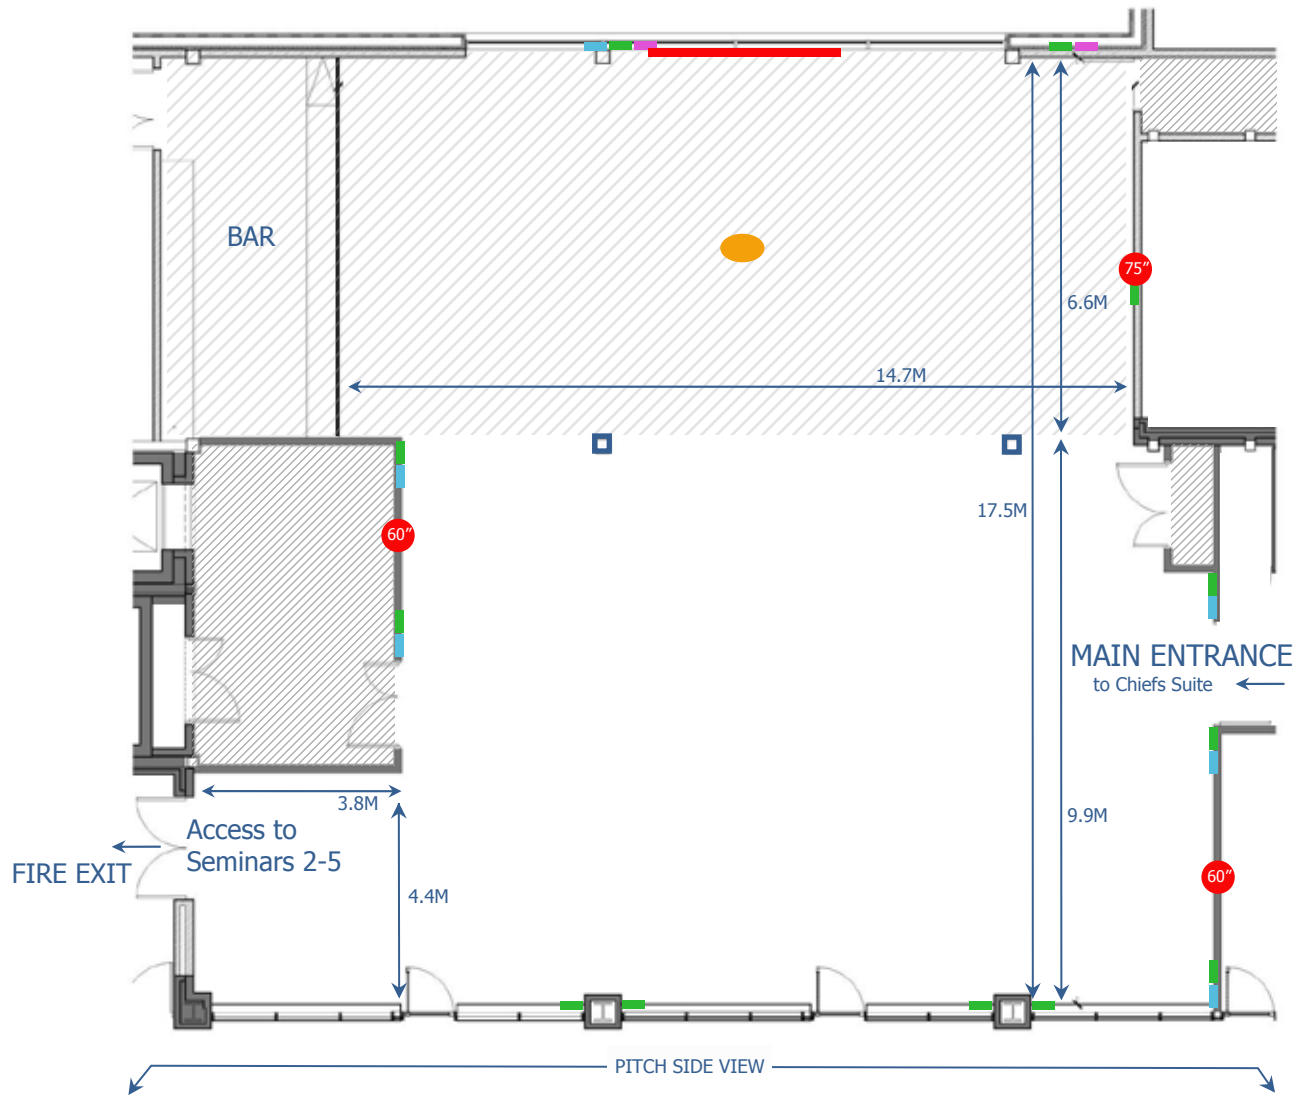

# THE CHIEFS SUITE

Second Floor

	CEILING HEIGHT - 3.2m
	CEILING HEIGHT - 2.55m
GRADIENT 1.5m	

	PILLARS
	WALL MOUNTED TV'S
	AV CONNECTION
	DATA SOCKET
	POWER (X2 SOCKETS)
	CEILING POWER (X2 SOCKETS)
	SCREEN 1, 4 x 2.4m
	CEILING MOUNTED PROJECTOR 2.7m FROM SCREEN 2.67m FROM FLOOR
	MOVEABLE WALL